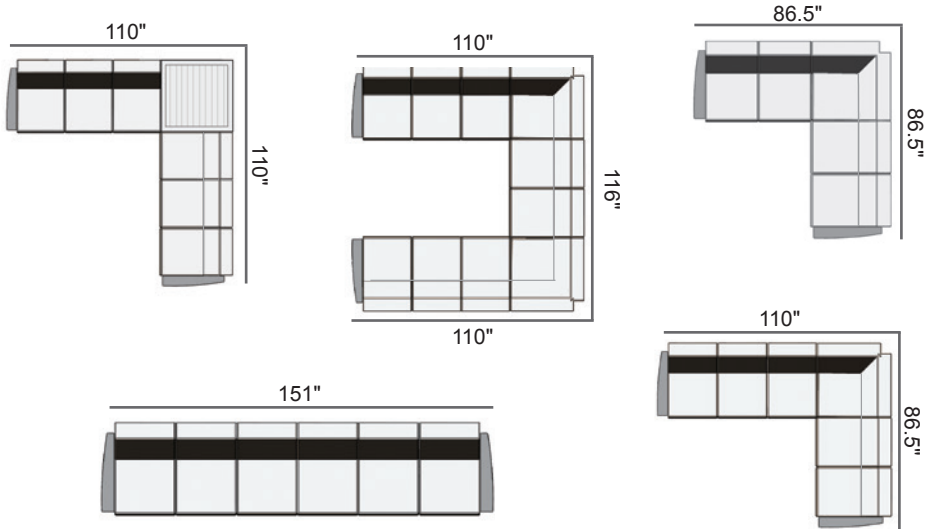

As Shown Below:

Shown with 1A30 Corner Table and Left and Right Arm Two-Seat Sections