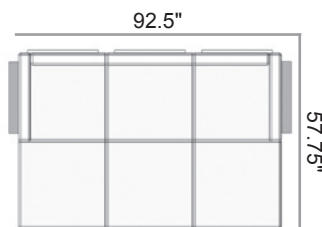

As Shown Below:

1A30
MGP Top Corner Table
28.5"Wx 28.5"Dx21.5"H
Weight: 43 lbs
15/3

1A90
MGP Top Coffee Table
28.5"Wx28.5"Dx13"H
Weight: 23 lbs
15/3

ACT0
Set of 2 Furniture Clip
*Compatible with Larssen and Ashbee Cushion Sectionals
15/3
(set of 2 included with each item)