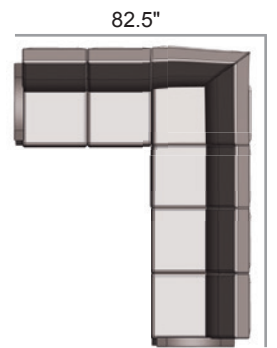

As Shown Below:

Kona

Chestnut

796