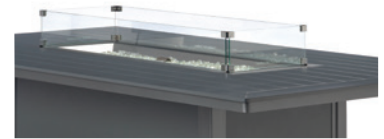

6F20-GLS
16" x 46" Rect. Glass Surround for
48" x 84" Fire Tables