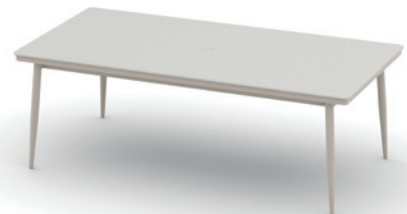

Origins
42" x 84" Rect. Dining Table