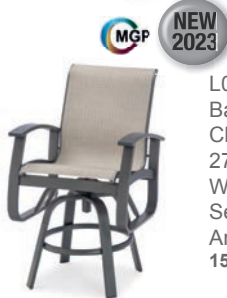

MGP **NEW 2023**
L0B0
Bar Height Swivel Arm
Chair
27"Wx31"Dx47"H
Weight: 25 lbs
Seat Height: 29.5"
Arm Height: 36"
15/5