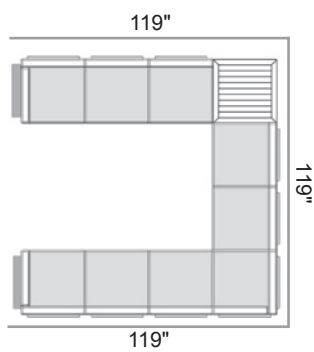

As Shown Below:

1A30
MGP Top Corner Table
28.5"Wx 28.5"Dx21.5"H
Weight: 43 lbs
15/3

1A90
MGP Top Coffee Table
28.5"Wx28.5"Dx13"H
Weight: 23 lbs
15/3

ACT0
Set of 2 Furniture Clip
*Compatible with Larssen and Ashbee Cushion Sectionals
15/3
(set of 2 included with each item)