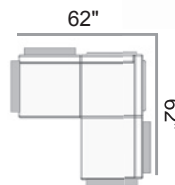

As Shown Below:

1A30
MGP Top Corner Table
28.5"Wx 28.5"Dx21.5"H
Weight: 43 lbs
15/3

1A90
MGP Top Coffee Table
28.5"Wx28.5"Dx13"H
Weight: 23 lbs
15/3

ACT0
Set of 2 Furniture Clip
*Compatible with Larssen and Ashbee Cushion Sectionals
15/3
(set of 2 included with each item)