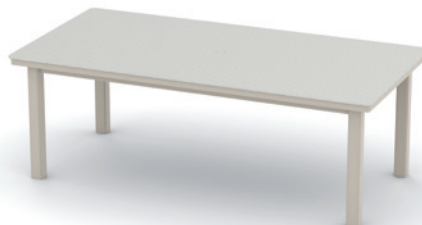

Origins
42" x 84" Rect. Table
Avail. Heights
Dining, Balcony, Bar