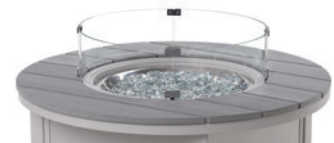

4F00-GLS
26" Round Glass Surround for
42" & 54" Fire Tables