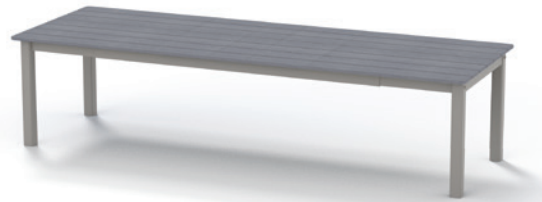

RUSTIC
42" x 120" Extension Dining Table
(Seats 10 when fully extended)