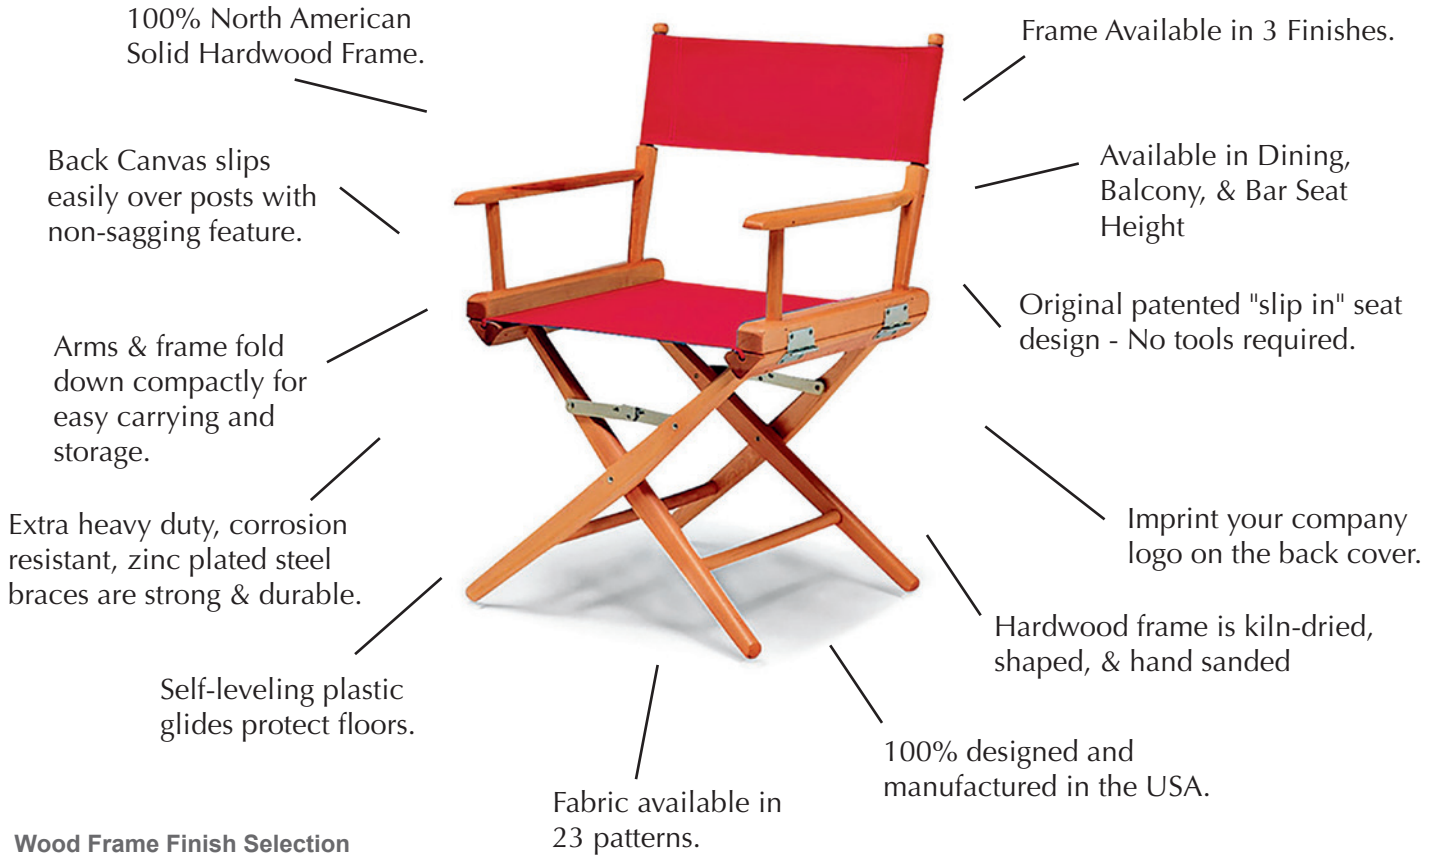

FEATURES & BENEFITS DIRECTOR CHAIRS

Wood Frame Finish Selection

The black frame has 2 coats of enamel paint with a commercial urethane varnish top coat. The varnish frame has 2 coats of clear commercial urethane finish, and the walnut stain frame has 1 coat of stain with 2 coats of commercial urethane varnish.

Custom Silk Screen Covers

Silkscreen covers expand your design options. Picture your logo emblazoned across the back of a chair that is synonymous with quality! Use one, two, three or more colors for your eye catching artwork. Create the image you want, and we can bring it to reality on a Telescope Director Chair. Silk screen printing can be done on canvas only. Reproductions of trademarks require written approval by owner or licensee. 50 unit minimum.