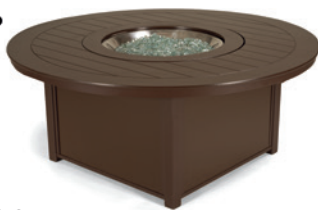

Center Cover  
Included

**4F10-GLS**  
16" x 29" Glass Surround for  
36" x 54" Fire Table

**2F70**  
54" Rd. MGP Top Fire Table  
54"Wx54"Dx23"H  
Weight: 96 lbs **15/3**

Center Cover  
Included

**4F00-GLS**  
26" Round Glass Surround for  
42" & 54" Fire Tables