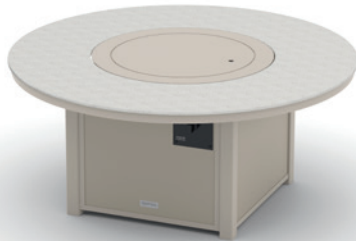

### Origins Table Top Options

A31 New Concrete

A32 Palermo

A33 Nordic

CF10  
54" Rd. Origins Top Fire Table  
54"Wx54"Dx23"H  
Weight: 144 lbs **15/3**  
Center Cover Included

4F00-GLS  
26" Round Glass Surround for  
42" & 54" Fire Tables