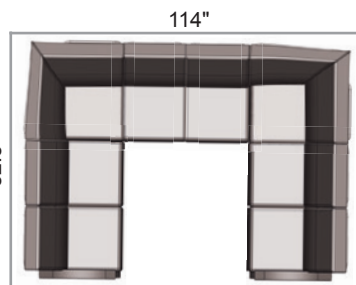

As Shown Below:

Kona

Chestnut

796