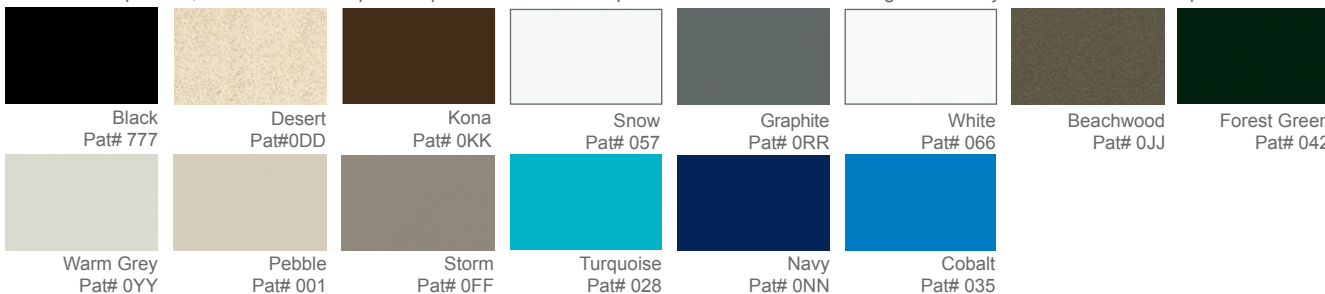

Black Pat# 777 Desert Pat#0DD Kona Pat# 0KK Snow Pat# 057 Graphite Pat# 0RR White Pat# 066 Beachwood Pat# 0JJ Forest Green Pat# 042

Warm Grey Pat# 0YY Pebble Pat# 001 Storm Pat# 0FF Turquoise Pat# 028 Navy Pat# 0NN Cobalt Pat# 035