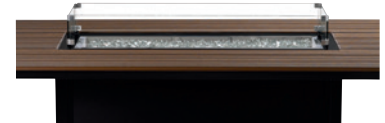

6F20-GLS
16" x 46" Rect. Glass Surround for
48" x 84" Fire Tables