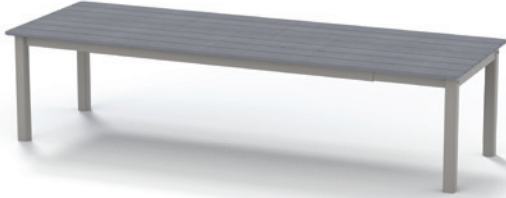

5290 42"x120" Extension Table 15/3

Overall Height: 29.25"

42"x88" overall when not extended
Two drop-in leaves included
Leaves store under each end