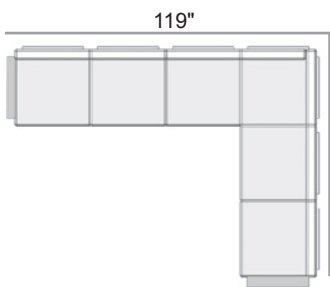

As Shown Below:

1A30
MGP Top Corner Table
28.5"Wx 28.5"Dx21.5"H
Weight: 43 lbs
15/3

1A90
MGP Top Coffee Table
28.5"Wx28.5"Dx13"H
Weight: 23 lbs
15/3

ACT0
Set of 2 Furniture Clip
*Compatible with Larssen and Ashbee Cushion Sectionals
15/3
(set of 2 included with each item)