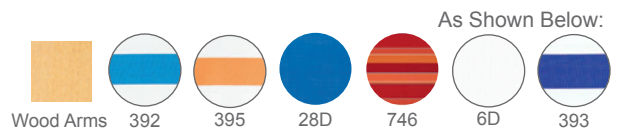

Beach Chairs (Hardwood Arms)

Available only in silver aluminum frame. See fabric options below.