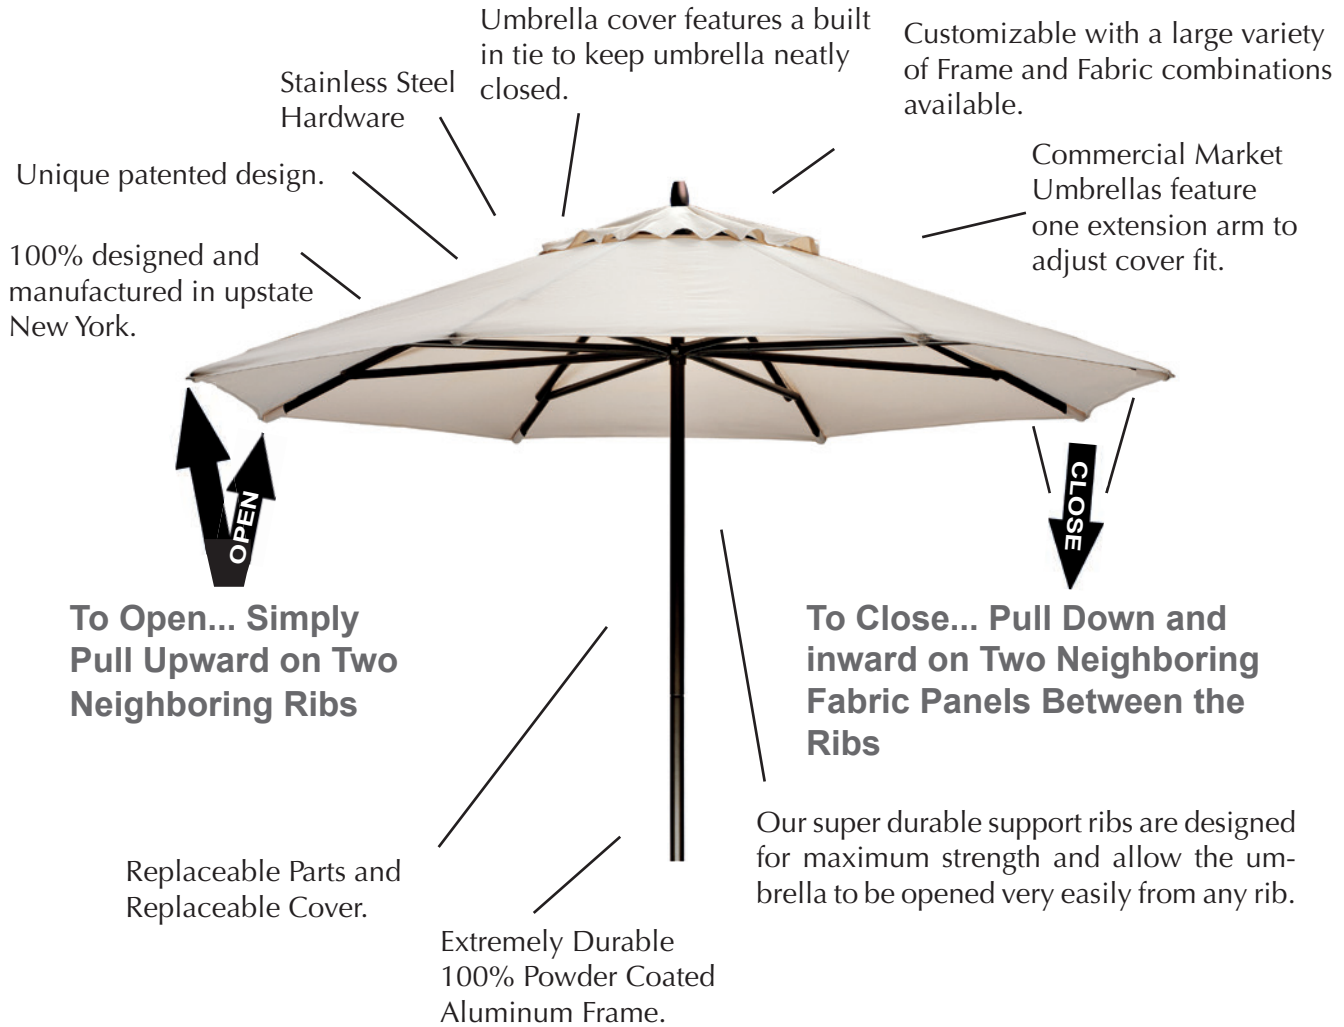

# FEATURES & BENEFITS COMMERCIAL MARKET UMBRELLAS

Simple yet effective, our unique and patented (US 8,230,869 / 8,302,616) mechanisms allow you to raise and lower your umbrella by simply pulling on the ribs or pushing on the fabric. This design is especially helpful with the use of larger dining tables where access to the umbrella crank is limited. It also adds to the durability and aesthetics of the umbrella.