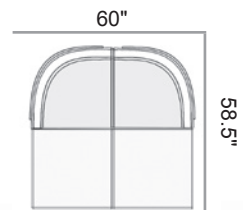

As Shown Below:

1A30
MGP Top Corner Table
28.5"Wx 28.5"Dx21.5"H
Weight: 43 lbs
15/3

1A90
MGP Top Coffee Table
28.5"Wx28.5"Dx13"H
Weight: 23 lbs
15/3

ACT0
Set of 2 Furniture Clip
*Compatible with Larssen and Ashbee Cushion Sectionals
15/3
(set of 2 included with each item)