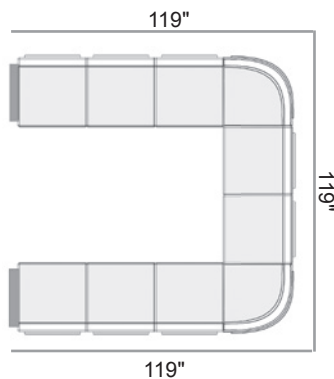

As Shown Below:

1A30
MGP Top Corner Table
28.5"Wx 28.5"Dx21.5"H
Weight: 43 lbs
15/3

1A90
MGP Top Coffee Table
28.5"Wx28.5"Dx13"H
Weight: 23 lbs
15/3

ACT0
Set of 2 Furniture Clip
*Compatible with Larssen and Ashbee Cushion Sectionals
15/3
(set of 2 included with each item)