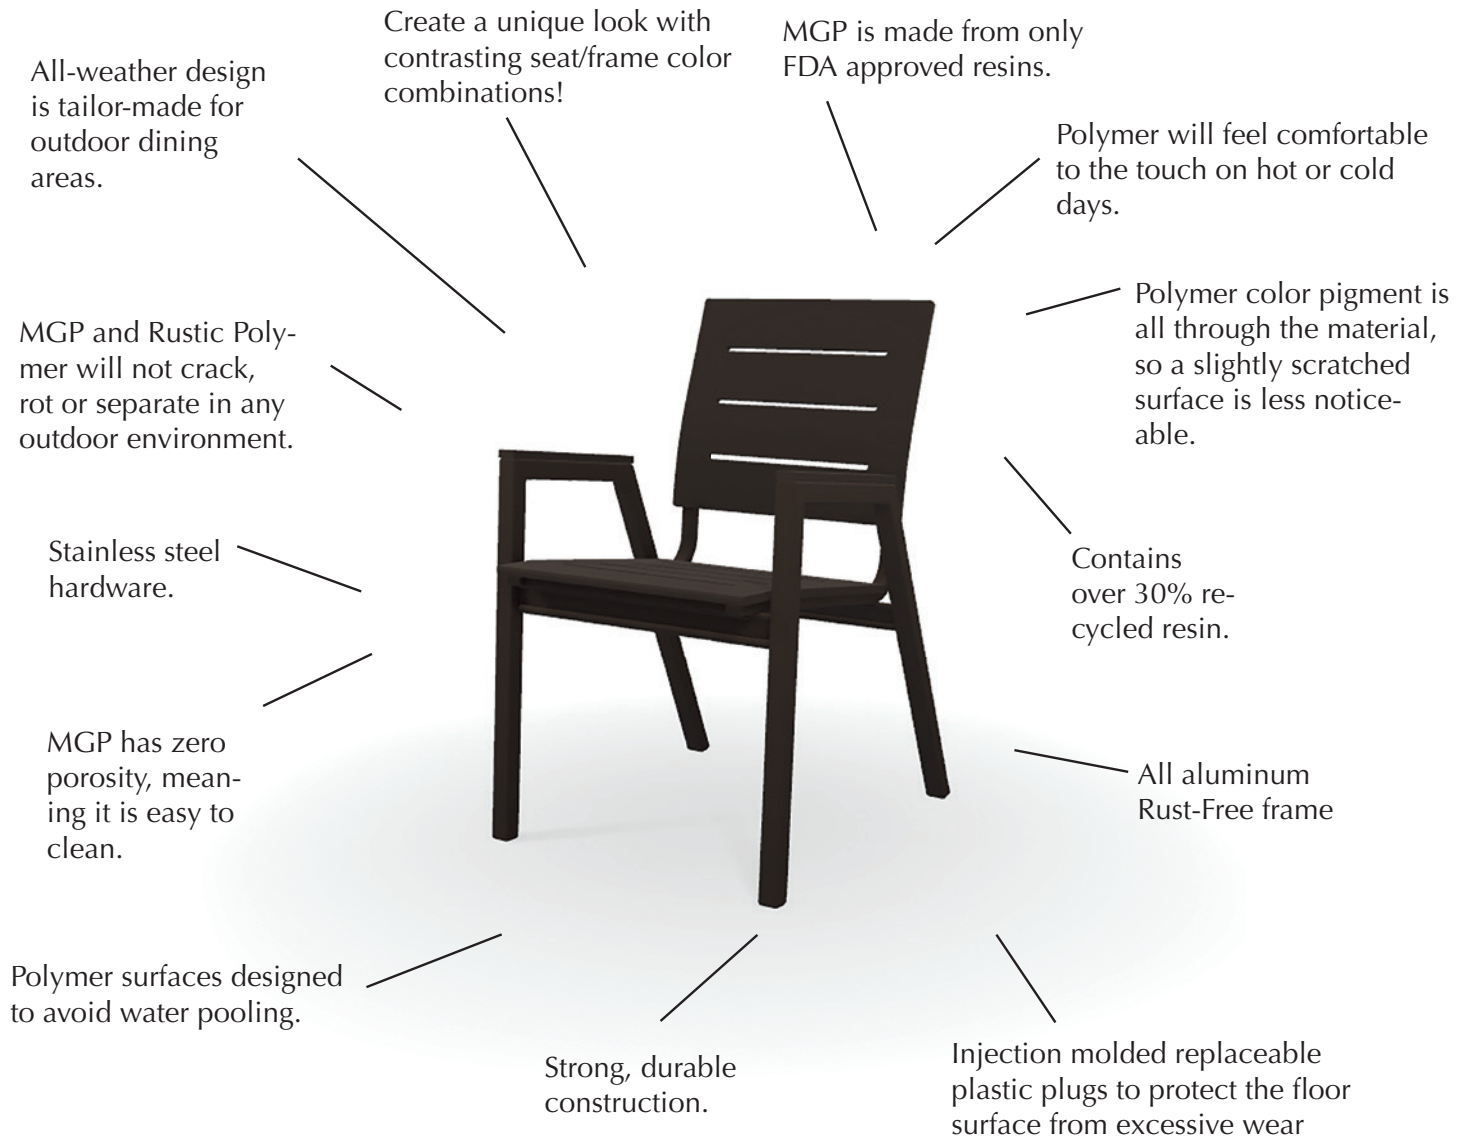

FEATURES & BENEFITS POLYMER/ALUMINUM