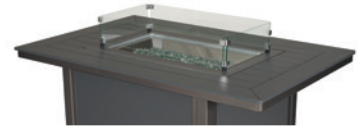

Center Cover  
Included

**4F10-GLS**  
16" x 29" Glass Surround for  
36" x 54" Fire Table

**2F70**  
54" Rd. MGP Top Fire Table  
54"Wx54"Dx23"H  
Weight: 96 lbs **15/3**

Center Cover  
Included

**4F00-GLS**  
26" Round Glass Surround for  
42" & 54" Fire Tables