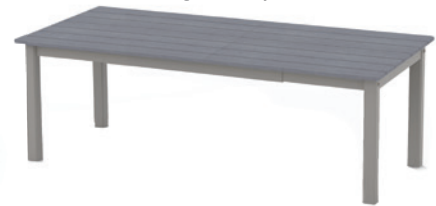

RUSTIC
42" x 120" Extension Dining Table
(42" x 88" when not extended)