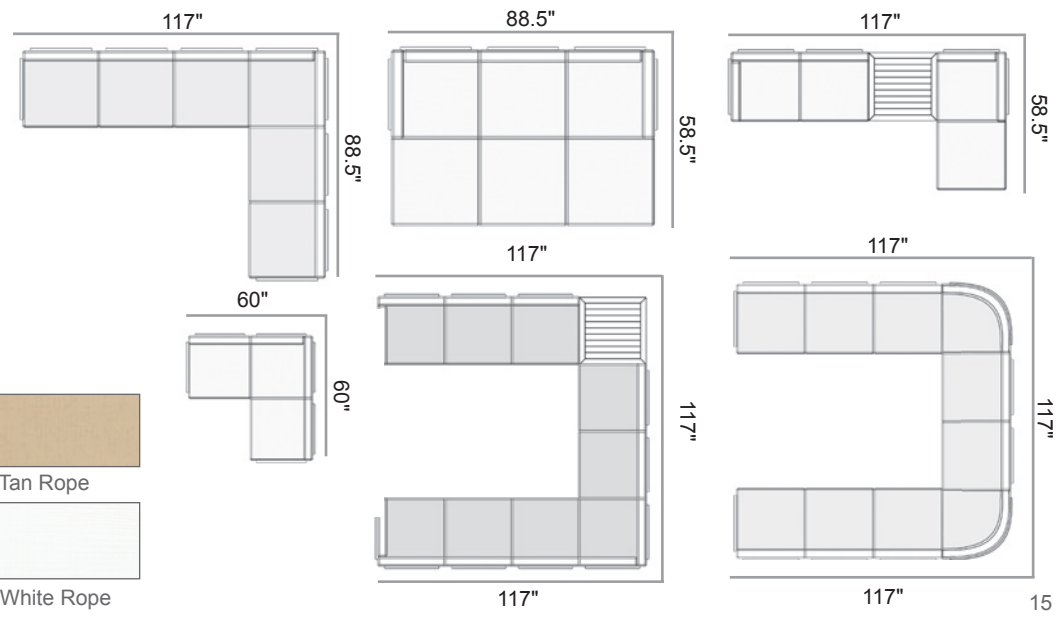

MGP 1A90
MGP Top Coffee Table
28.5"Wx28.5"Dx13"H
Weight: 23 lbs
15/3

MGP 1A30
MGP Top Corner Table
28.5"Wx 28.5"Dx21.5"H
Weight: 43 lbs
15/3

ACTO
Setlonal Furniture Clip
*Compatible with Larssen and Ashbee Cushion Sectionals
15/3
(set of 2 included with each item)

1AA0
Arm Only
23.25"Wx1.25"Dx15"H
Weight: 2 lbs
15/3

A0R0
Arm Only w/ Rope
23.25"Wx1.25"Dx15"H
Weight: 2 lbs
15/3