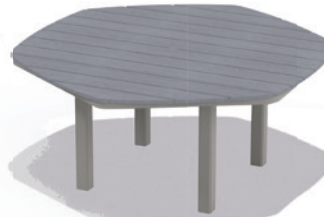

RUSTIC
62" Hexagonal Table
Avail. Heights
Dining, Balcony, Bar