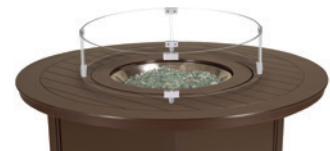

Center Cover  
Included

**4F10-GLS**  
16" x 29" Glass Surround for  
36" x 54" Fire Table

**2F70**  
54" Rd. MGP Top Fire Table  
54"Wx54"Dx23"H  
Weight: 96 lbs **15/3**

Center Cover  
Included

**4F00-GLS**  
26" Round Glass Surround for  
42" & 54" Fire Tables