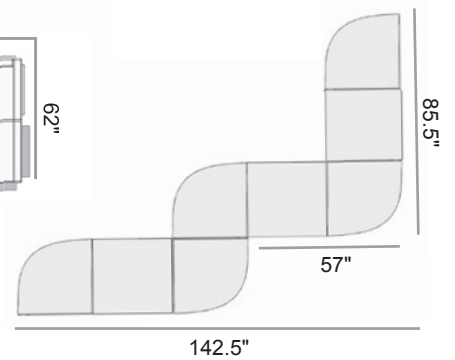

As Shown Below:

1A30
MGP Top Corner Table
28.5"Wx 28.5"Dx21.5"H
Weight: 43 lbs
15/3

1A90
MGP Top Coffee Table
28.5"Wx28.5"Dx13"H
Weight: 23 lbs
15/3

ACT0
Set of 2 Furniture Clip
*Compatible with Larssen and Ashbee Cushion Sectionals
15/3
(set of 2 included with each item)