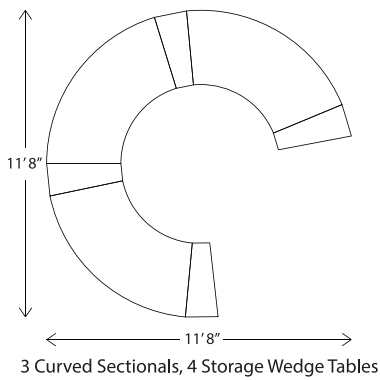

STONE TOP OPTIONS