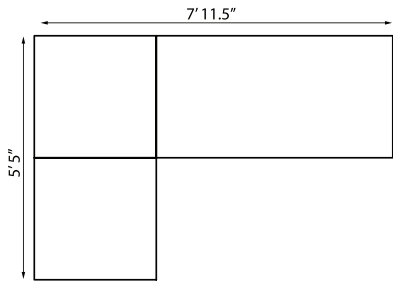

1 Left Arm Love Seat, 1 Corner Sectional, 1 Right Arm Lounge Chair