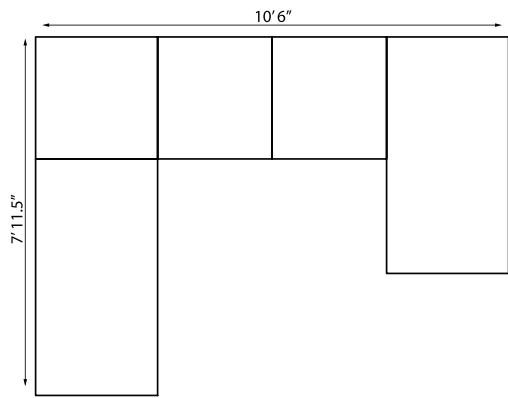

203302 Lounge Chair
with Stainless Steel Arms & Back
H 29.25" W 35" D 32.5"

203020 Chaise
H 18" W 30" D 76"

203327 Large Ottoman
H 18.75" W 60" D 30"

203317 Ottoman
H 18.75" W 30.5" D 30.5"

203043 30" Square End Table
with lay on glass
H 12" W 30" D 30"

203044 60" Rectangular Cocktail Table
with lay on glass
H 12" W 60" D 30"

203301 Dining Armchair
H 34.5" W 20.25" D 24"

1 Left Arm Chaise, 2 Armless Sectionals, 1 Corner Sectional, and 1 Right Arm Love Seat