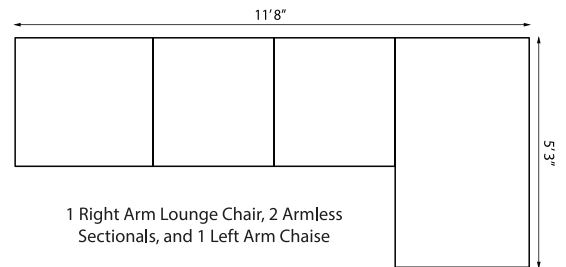

15972, 15001, 15007
Fabric: COM
Finish: White 001, Pewter 079