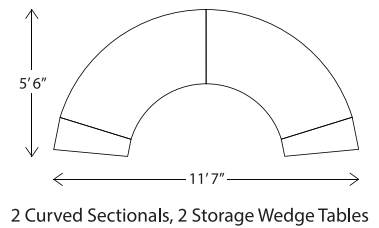

STONE TOP OPTIONS