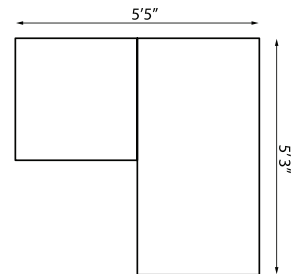

203044 60" Rectangular Cocktail Table
with lay on glass
H 12" W 60" D 30"

203301 Dining Armchair
H 34.5" W 20.25" D 24"

1 Left Arm Chaise, 2 Armless Sectionals, 1 Corner Sectional, and 1 Right Arm Love Seat

203307 Armless Dining Chair
H 34.5" W 18.25" D 24"

203042 42" Square Dining Table
with lay on glass
H 29.5" W 42" D 42"

1 Left Arm Chaise, 1 Corner Sectional

203072 71" Rectangular Dining Table
with lay on glass
H 29.5" W 71" D 42"