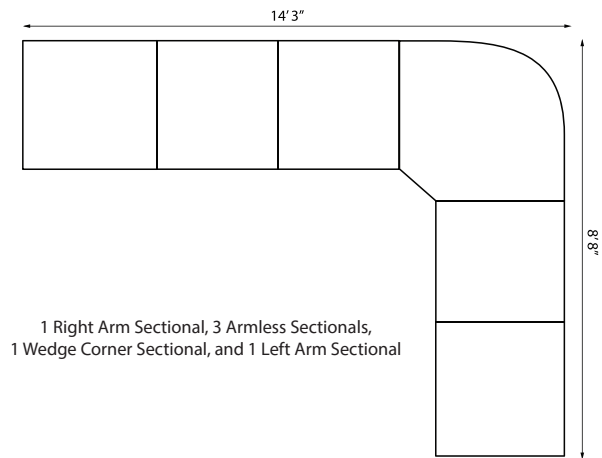

15972, 15001, 15007
Fabric: COM
Finish: White 001, Pewter 079