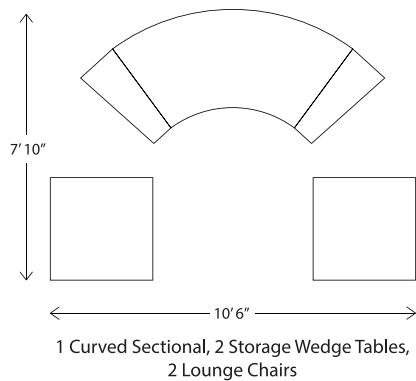

STONE TOP OPTIONS