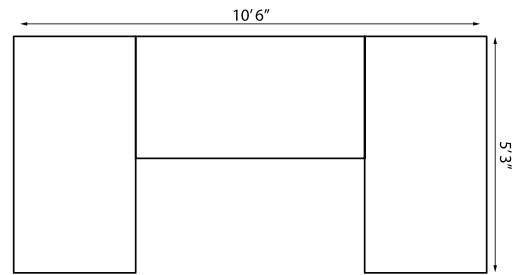

1 Right Arm Chaise, 1 Armless Love Seat, 1 Left Arm Chaise