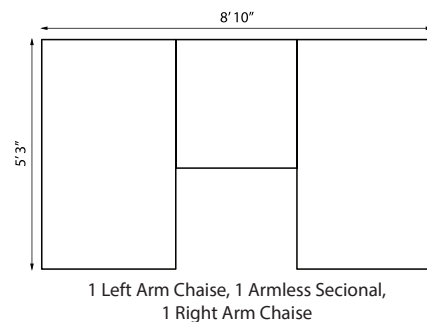

15972, 15001, 15007
Fabric: COM
Finish: White 001, Pewter 079