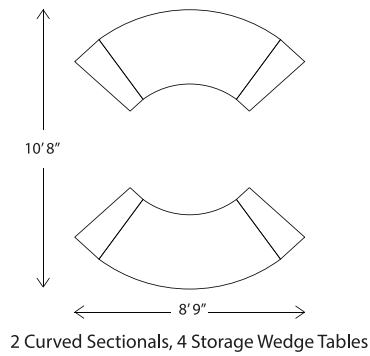

STONE TOP OPTIONS