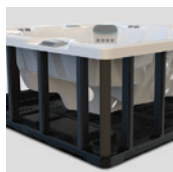

POLYMER SUBSTRUCTURE AND BASE PAN

Built for durability and long life with a structure that will never rust or rot.

Cabinet: Java
Shell: Alpine White

To see more, visit hotspring.com/new-highlife-collection