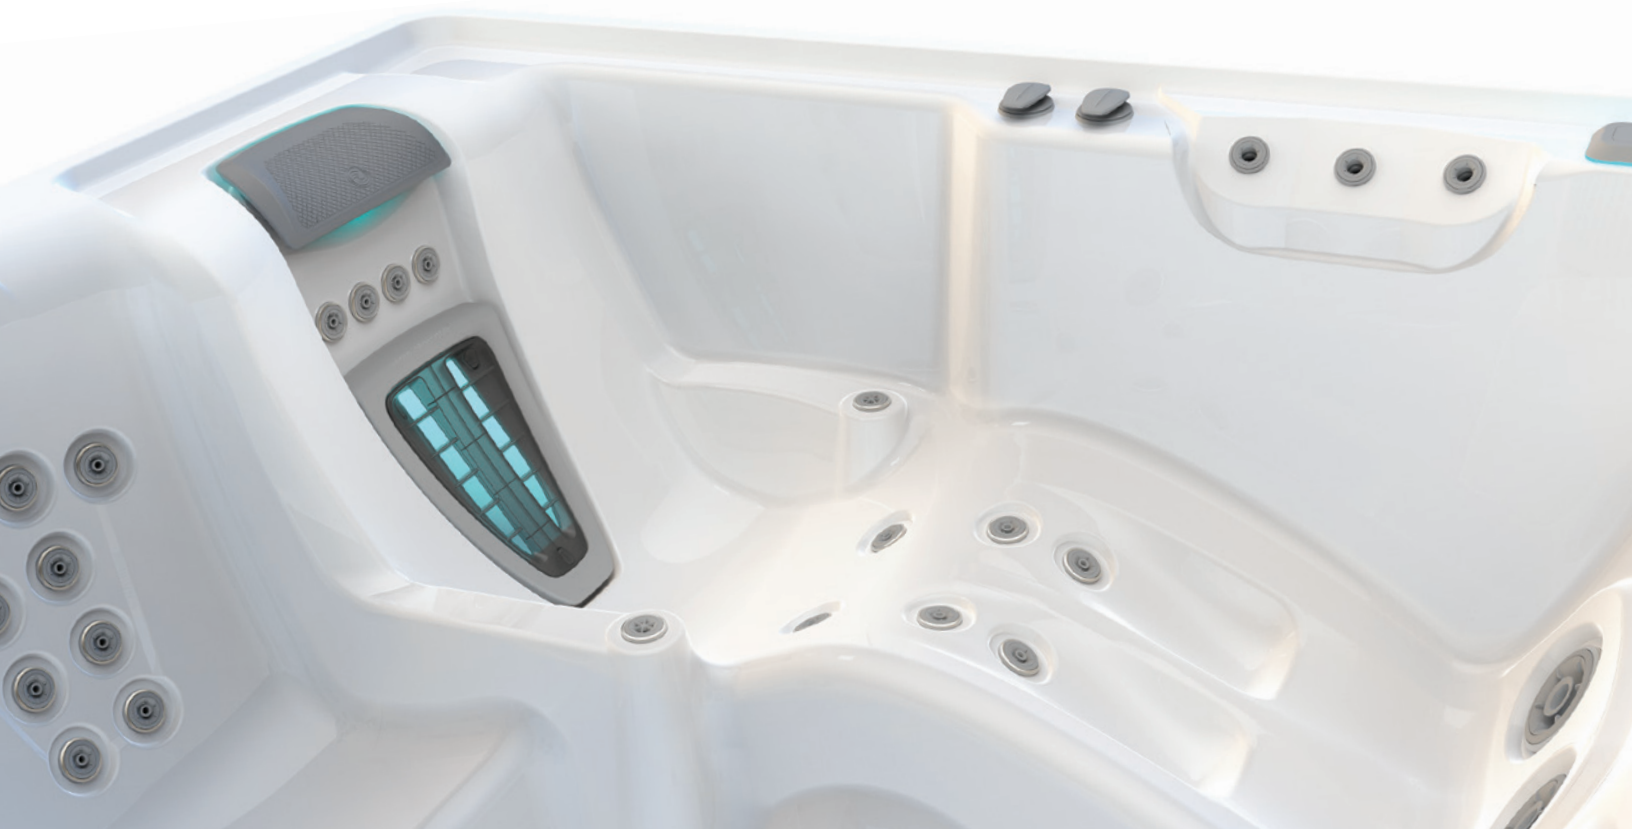

The Highlife® Collection raises the bar for what a hot tub can be. Reimagined from the ground up, these spas lead the way with exclusive innovations that deliver legendary massage, easy water care, and leading energy efficiency.

STRIKINGLY BEAUTIFUL

Bold, yet elegant. Fresh, yet timeless. Graceful, yet powerful. The Highlife® Collection redefines how a hot tub looks. Elegantly contoured corners reveal accent lights that beckon you closer. Stainless steel and brushed metal finishes add richness and refinement. Clean lines, rich finishes and durable materials all work together in harmony to create a unique look that both inspires and endures.

Cabinet: Blackwood
Shell: Platinum

LEGENDARY MASSAGE

Over the decades, Hot Spring® Spas perfected the warm water massage. The all-new Highlife® Collection is now even better with a distinctive experience that is precise and personalized.

Newly sculpted seats are shaped to better fit your body's natural contours and relieve pressure. Jets were added and thoughtfully arranged for a more complete and targeted full-body massage. Control valves are easier to reach to dial in that personalized massage. Step into a Highlife Collection spa and emerge feeling better physically, mentally, and emotionally.