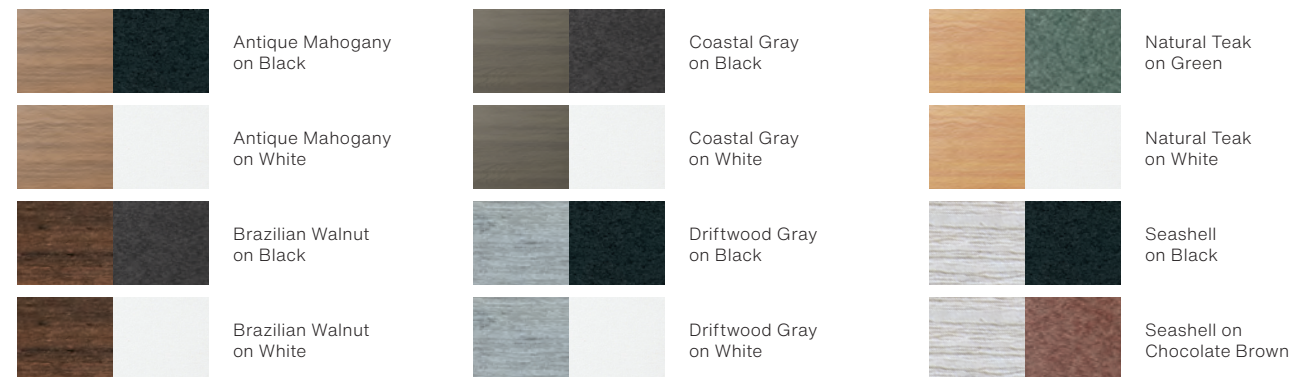

Natural Finishes Standard Two-Tone Natural Finish Colors

All products available in two-tone Natural Finishes with the exception of Camden Deep Seating, Classic Terrace Deep Seating, Mayhew Deep Seating, Mayhew Sling Chair and Round Trash Can.