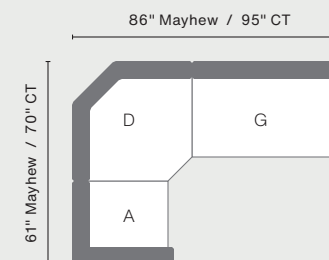

Right Arm Club Chair