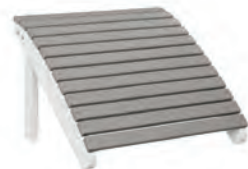

**Gliding Footstool**  
(PVG2100)  
18.5" W X 17" D X 11" H

**Stationary Footstool**  
(PVSF2100)  
18.5" W X 19" D X 11" H

**Adirondack Footstool**  
(PAFS2400)  
23.5" W X 21" D X 16.5" H

**Folding Adirondack Footstool**  
(PFAF2417)  
23.5" W X 19" D X 15" H