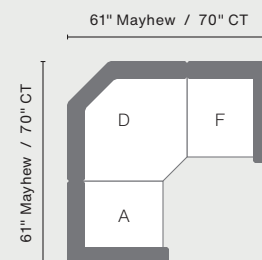

Right Arm Club Chair