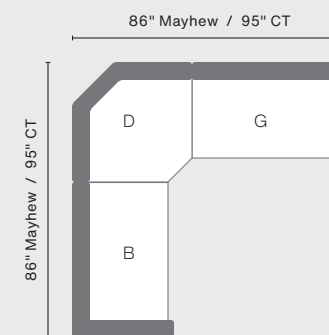

Right Arm Loveseat