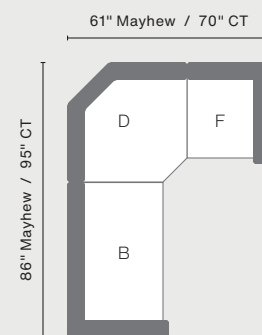

Right Arm Loveseat