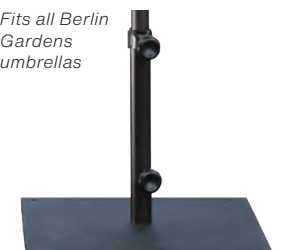

Fits all Berlin Gardens umbrellas