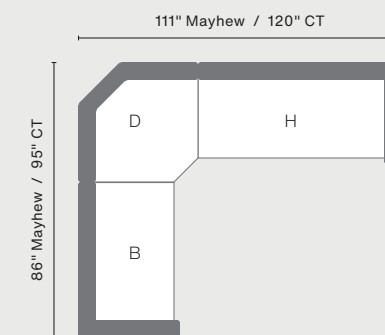

Right Arm Loveseat