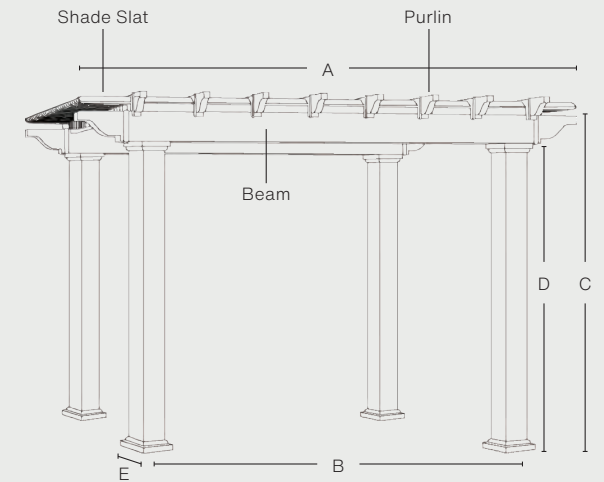

### For Bradford Vinyl Pergola

**Bradford Vinyl Pergola**  
(BVP1212) 12' X 12'  
(BVP1214) 12' X 14'  
(BVP1414) 14' X 14'

<b>Size</b> (Outside to outside of top)	<b>12'</b>	<b>14'</b>
A	12'	14'
B (Center to center of posts)	106"	130"
C	Overall Height: 101"	
D	86"	86"
E	6" X 6" Square Post Size: 9" X 9"	