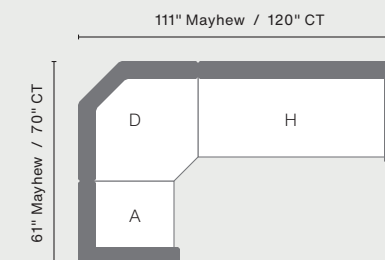

Right Arm Club Chair