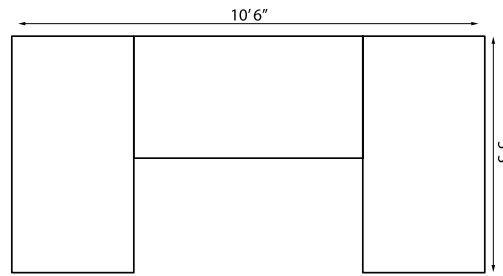

1 Right Arm Chaise, 1 Armless Love Seat, 1 Left Arm Chaise