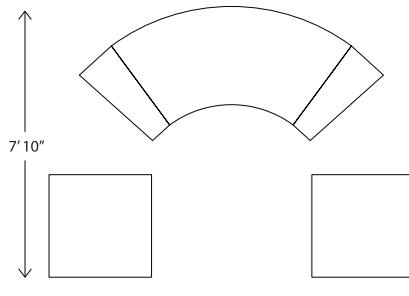

1 Curved Sectional, 2 Storage Wedge Tables,
2 Lounge Chairs