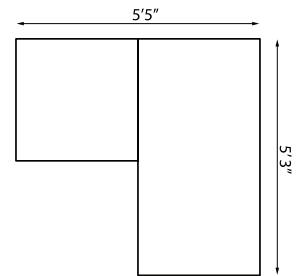

1 Left Arm Chaise, 1 Corner Sectional