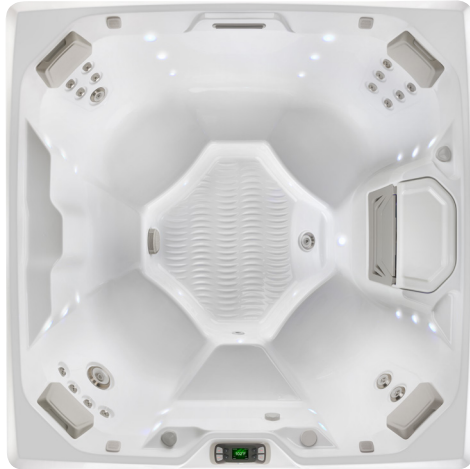

115 or 230

Voltage

6'8" x 6'8" x 33"

Dimensions

FreshWater[®] Salt System Ready

Water Care

LIMELIGHT® COLLECTION

BEAM™

Beam spa shown with Alpine White shell and Sable cabinet.

Shell Colors

Cabinet Colors

Cover Colors

Seating Capacity	4 people	Lighting System	Raio® multi-color interior points of light Exterior multi-color lighting with timer
Dimensions	6'8" x 6'8" x 33" / 2.03 m x 2.03 m x 0.84 m	Heater	Titanium No-Fault® 1,000 W / 115 V or 4,000 W / 230 V
Water Capacity	295 gallons / 1,115 liters	Energy Efficiency	FiberCor® Insulation; Certified to California Energy Commission (CEC) and APSP 14 energy efficiency standards for portable spas
Weight	700 lbs. / 320 kg dry; 3,860 lbs. / 1,750 kg filled*	Filtration System	Dual action, 100 sq. ft., top loading
Jets	19 total • 1 XL Dual Rotary jet • 2 Standard Single Rotary jets • 2 Standard Directional jets • 14 Directional Precision® jets	Vinyl Cover	3.5" to 2.5" tapered, 2 lb. density foam core
Water Feature	Video® backlit ribbon waterfall	Available Options	
Jet Pump	Wavemaster® 7000; One-speed, 1.65 HP Continuous Duty, 3.5 HP Breakdown Torque	Cover Lifter	CoverCradle®, CoverCradle II, Lift 'n Glide®, or UpRite®
Circulation Pump	SilentFlo 5000® for quiet, continuous filtration	Steps	Limelight Collection Step (Coastal Gray, Espresso, and Sable), Polymer Step (Ash)
Water Care System	FreshWater® Salt System Ready	Entertainment	Bluetooth® Wireless Sound System
Control System	IQ 2020® with LCD control panel 230 V / 50 amp, 60 Hz (Includes G.F.C.I. protected sub-panel)	Hot Tub Cooling System	CoolZone™